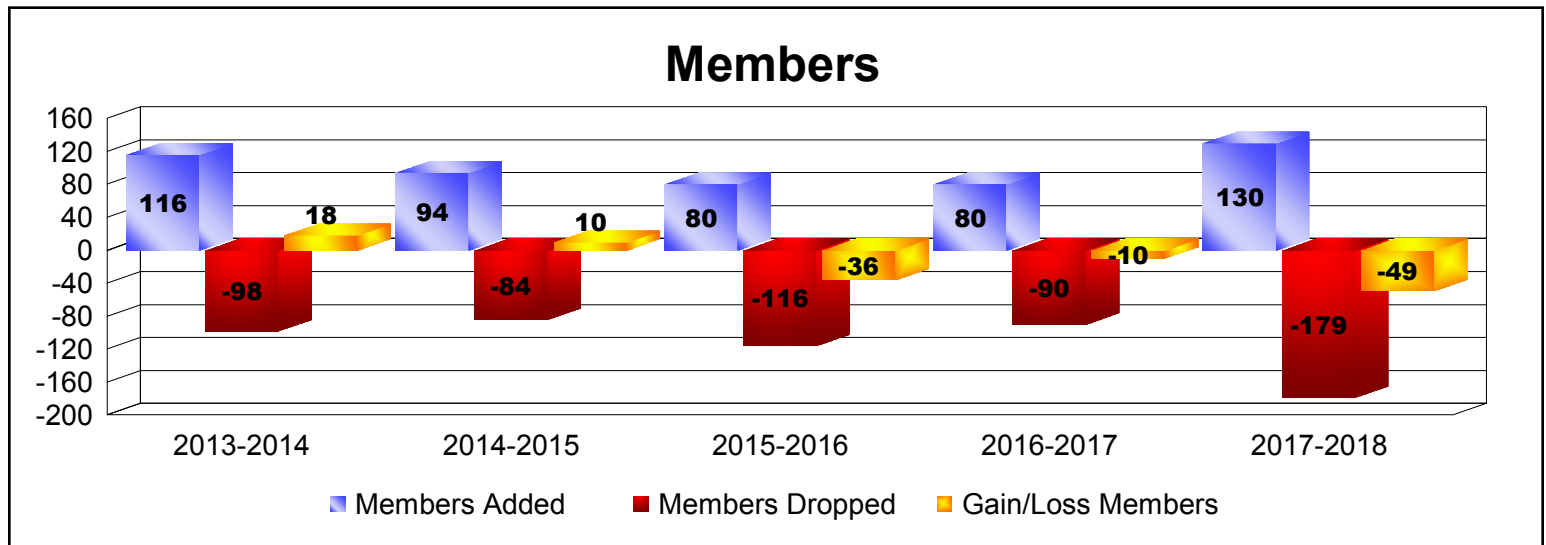

Year	New Clubs	Dropped Clubs	Gain/ Loss Clubs	New Members	Charter Members	Reinstate Members	Transfer Members	Total Member Added	Total Members Dropped	Gain/ Loss Members
2013-2014	0	-1	-1	100	0	10	6	116	-98	18
2014-2015	0	0	0	82	1	3	8	94	-84	10
2015-2016	0	0	0	74	0	3	3	80	-116	-36
2016-2017	0	0	0	65	0	5	10	80	-90	-10
2017-2018	1	0	1	81	26	15	8	130	-179	-49
Average	0	0	0	80	5	7	7	100	-113	-13

Year	New Clubs	Dropped Clubs	Gain/ Loss Clubs	New Members	Charter Members	Reinstate Members	Transfer Members	Total Member Added	Total Members Dropped	Gain/ Loss Members
2013-2014	1	-2	-1	88	39	4	22	153	-121	32
2014-2015	0	-3	-3	93	17	6	16	132	-124	8
2015-2016	1	0	1	97	32	3	11	143	-168	-25
2016-2017	0	0	0	86	3	8	7	104	-118	-14
2017-2018	0	-1	-1	40	0	7	12	59	-167	-108
Average	0	-1	-1	81	18	6	14	118	-140	-21