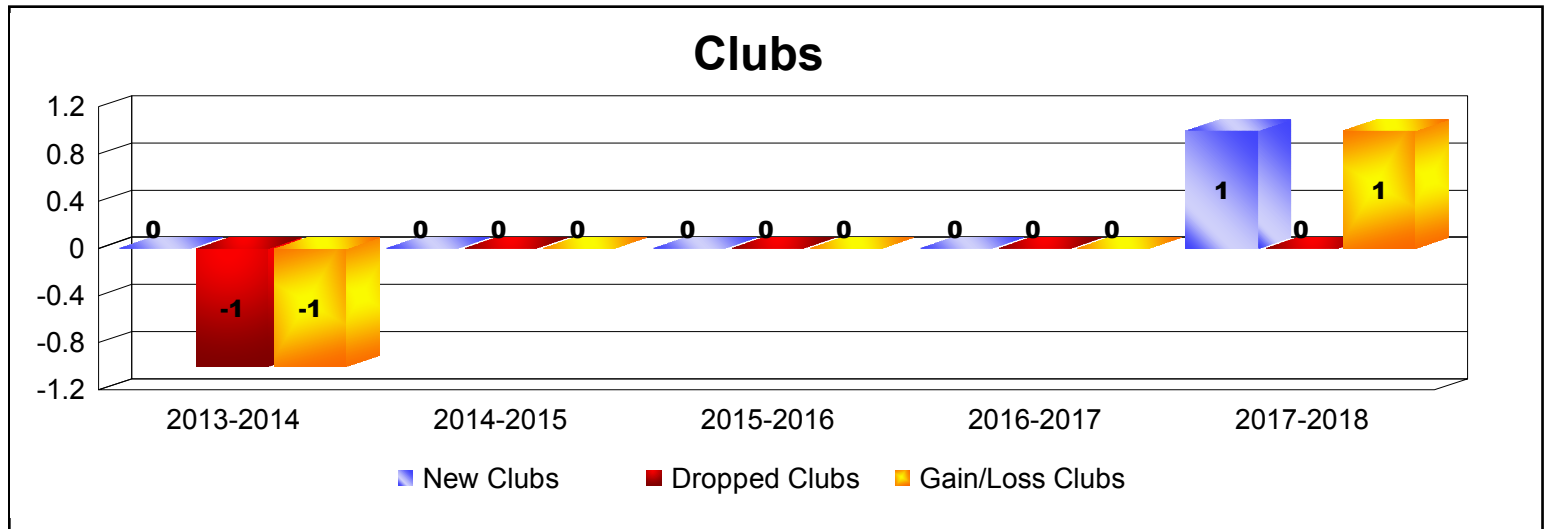

Year	New Clubs	Dropped Clubs	Gain/ Loss Clubs	New Members	Charter Members	Reinstate Members	Transfer Members	Total Member Added	Total Members Dropped	Gain/ Loss Members
2013-2014	0	-1	-1	100	0	10	6	116	-98	18
2014-2015	0	0	0	82	1	3	8	94	-84	10
2015-2016	0	0	0	74	0	3	3	80	-116	-36
2016-2017	0	0	0	65	0	5	10	80	-90	-10
2017-2018	1	0	1	81	26	15	8	130	-179	-49
Average	0	0	0	80	5	7	7	100	-113	-13

Year	New Clubs	Dropped Clubs	Gain/ Loss Clubs	New Members	Charter Members	Reinstate Members	Transfer Members	Total Member Added	Total Members Dropped	Gain/ Loss Members
2013-2014	1	-2	-1	88	39	4	22	153	-121	32
2014-2015	0	-3	-3	93	17	6	16	132	-124	8
2015-2016	1	0	1	97	32	3	11	143	-168	-25
2016-2017	0	0	0	86	3	8	7	104	-118	-14
2017-2018	0	-1	-1	40	0	7	12	59	-167	-108
Average	0	-1	-1	81	18	6	14	118	-140	-21