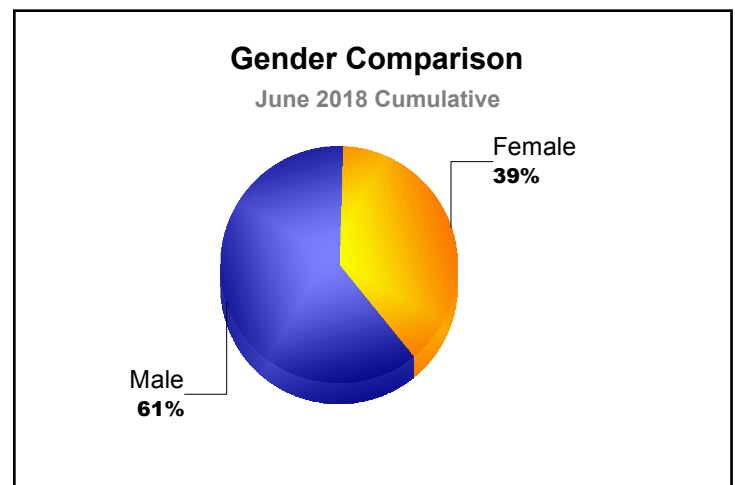

Year	New Clubs	Dropped Clubs	Gain/ Loss Clubs	New Members	Charter Members	Reinstate Members	Transfer Members	Total Member Added	Total Members Dropped	Gain/ Loss Members
2013-2014	0	-1	-1	100	0	10	6	116	-98	18
2014-2015	0	0	0	82	1	3	8	94	-84	10
2015-2016	0	0	0	74	0	3	3	80	-116	-36
2016-2017	0	0	0	65	0	5	10	80	-90	-10
2017-2018	1	0	1	81	26	15	8	130	-179	-49
Average	0	0	0	80	5	7	7	100	-113	-13