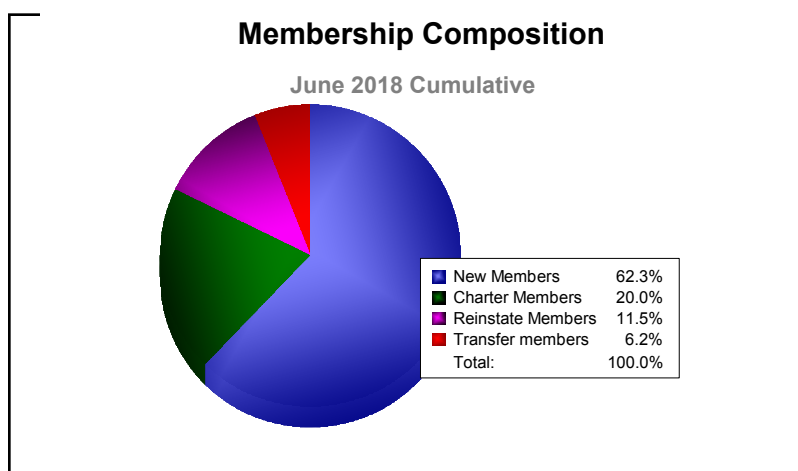

Year	New Clubs	Dropped Clubs	Gain/ Loss Clubs	New Members	Charter Members	Reinstate Members	Transfer Members	Total Member Added	Total Members Dropped	Gain/ Loss Members
2013-2014	0	-1	-1	100	0	10	6	116	-98	18
2014-2015	0	0	0	82	1	3	8	94	-84	10
2015-2016	0	0	0	74	0	3	3	80	-116	-36
2016-2017	0	0	0	65	0	5	10	80	-90	-10
2017-2018	1	0	1	81	26	15	8	130	-179	-49
Average	0	0	0	80	5	7	7	100	-113	-13

Year	New Clubs	Dropped Clubs	Gain/ Loss Clubs	New Members	Charter Members	Reinstate Members	Transfer Members	Total Member Added	Total Members Dropped	Gain/ Loss Members
2013-2014	1	-2	-1	88	39	4	22	153	-121	32
2014-2015	0	-3	-3	93	17	6	16	132	-124	8
2015-2016	1	0	1	97	32	3	11	143	-168	-25
2016-2017	0	0	0	86	3	8	7	104	-118	-14
2017-2018	0	-1	-1	40	0	7	12	59	-167	-108
Average	0	-1	-1	81	18	6	14	118	-140	-21